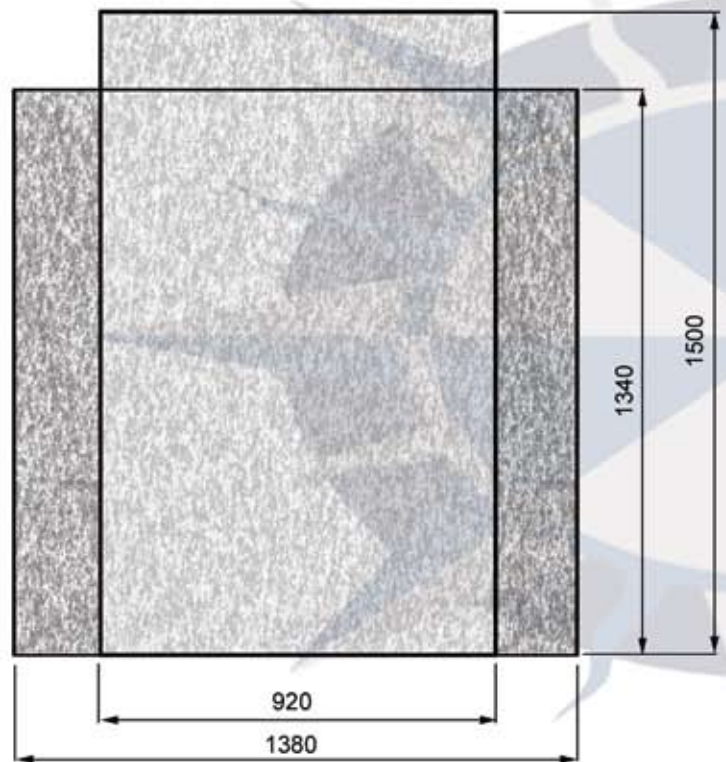

BARRON LIFTS

LOW RISE ACCESS LIFT

THE LOW RISE ACCESS LIFT PROVIDES AN IDEAL SOLUTION WHERE THERE IS A SMALL CHANGE IN LEVEL UP TO 500 MM. THE LIFT HAS A 225KG CAPACITY AND COMES IN A SLEEK STAINLESS STEEL AND ALUMINIUM FINISH. INSTALLATION IS STRAIGHT FORWARD AND BUILDERS WORK IS REDUCED TO A MINIMUM AS THERE IS NO REQUIREMENT FOR A PIT.

www.barronlifts.ie

LOW RISE ACCESS LIFT

TECHNICAL SPECIFICATION

- LIFTING CAPACITY 225 KG
- LIFTING HEIGHT 500 MM
- MAIN SUPPLY VOLTAGE: 230 V AC
- LIFTING SPEED 0.01 M/SEC
- SOFT START/STOP
- JOYSTICK CONTROL
- BELLOWS

FEATURES

- STAINLESS STEEL & ALUMINIUM FINISH
- ALTRO FLOORING
- INTERNAL OR EXTERNAL USE
- VERY SIMPLE TO OPERATE
- LOW MAINTENANCE
- UP TO 500 MM TRAVEL
- EASY TO INSTALL
- NO PIT
- CE MARKED

OPTIONS

- SMALLER PLATFORM 720MM (FOOTPRINT 1180MM) WIDE
- ADDITIONAL HANDRAIL ON THE OPPOSITE SIDE
- LONGER RAMP (250 MM)
- KEY SWITCH CONTROL
- CALL AND SEND BUTTONS