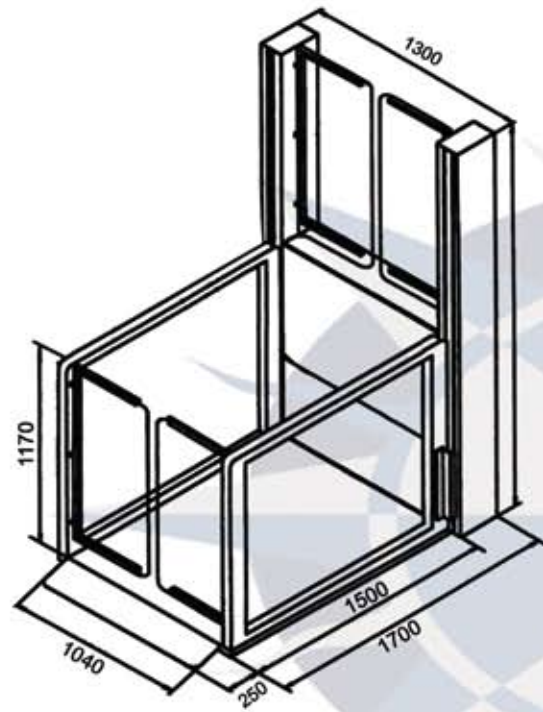

BARRON LIFTS

MEDIUM RISE ACCESS LIFT

THE MEDIUM RISE ACCESS LIFT PROVIDES AN IDEAL SOLUTION FOR ACCESS UP TO 2 METRES. AT 300 KG THE LIFT CAN ACCOMMODATE A WHEELCHAIR USER AND AN ATTENDANT. THE LIFT IS SUITABLE FOR INTERNAL OR EXTERNAL USE IN ALL TYPES OF PRIVATE, PUBLIC AND COMMERCIAL BUILDINGS.

MEDIUM RISE ACCESS LIFT TECHNICAL SPECIFICATIONS

- LIFTING CAPACITY 300 KG
- LIFTING HEIGHT 500 MM - 2 METRES
- ELECTRICAL SUPPLY 230V OR 380V
- MOTOR 2.5KW
- LIFTING SPEED 0.06M/S

FEATURES

- ANY RAL COLOUR
- SOFT | START STOP
- INTERNAL OR EXTERNAL USE
- VERY SIMPLE TO OPERATE
- LOW MAINTENANCE
- UP TO 2000 MM TRAVEL
- EASY TO INSTALL
- CE MARKED